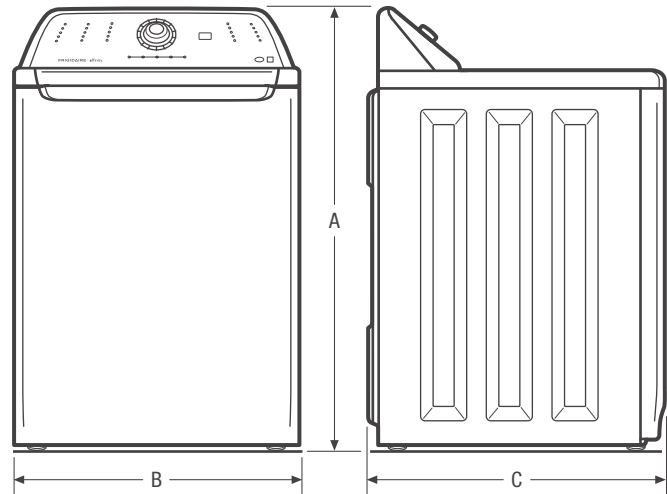

#### Product Dimensions

Height	42"
Width	27.5"
Depth	27"

#### Reversible Door

Easily install this Reversible Door to open to the left or right.

Product Dimensions	
A - Height	42"
B - Width	27.5"
C - Depth	27"