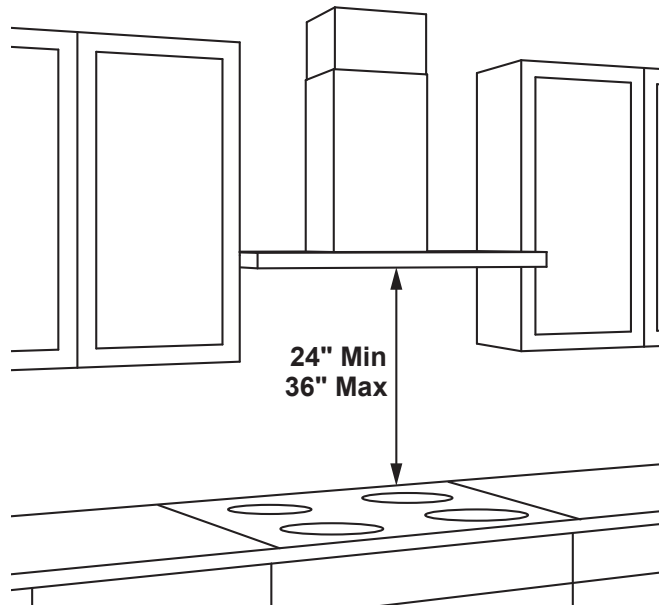

OPTIONAL ACCESSORIES

UX12DC93SS/TS – 12(ft.) Ceiling Duct Cover Kit
Max ceiling height installation with kit – 12'-0" (36" hood spacing)

UX14DC93SS/TS – 14(ft.) Ceiling Duct Cover Kit
Max ceiling height installation with kit – 14'-0"

UXCF91 – Charcoal Filter (needed if used in recirculation mode)

UXRC1 – Remote Control (Wireless)

AMP RATING	
120V	TBD

36" models require a 36"-wide opening
*The supplied duct cover fits 7'-7" to 10'-6" ceiling heights
(12' ceiling height with optional high ceiling kit UX12DC93SS/UX12DC93TS)
(14' ceiling height with optional high ceiling kit UX14DC93SS/UX14DC93TS)