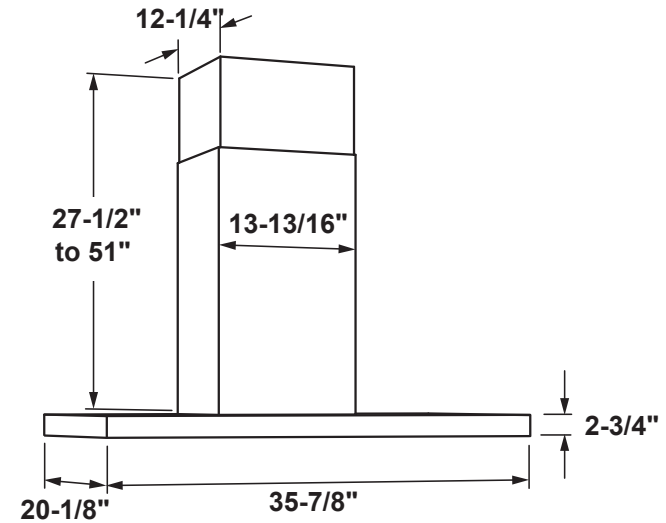

UVW9361SL/BL

36" WiFi Enabled Designer Wall Mount Hood w/Perimeter Venting

DIMENSIONS AND INSTALLATION INFORMATION (IN INCHES)

INSTALLATION INFORMATION:

Before installing, consult Use & Care/installation instructions packed with product for current dimensional data.

OPTIONAL ACCESSORIES

UX12DC93SS/TS – 12(ft.) Ceiling Duct Cover Kit
Max ceiling height installation with kit – 12'-0" (36" hood spacing)

UX14DC93SS/TS – 14(ft.) Ceiling Duct Cover Kit
Max ceiling height installation with kit – 14'-0"

UXCF91 – Charcoal Filter (needed if used in recirculation mode)

UXRC1 – Remote Control (Wireless)

AMP RATING	
120V	TBD

36" models require a 36"-wide opening
*The supplied duct cover fits 7'-7" to 10'-6" ceiling heights
(12' ceiling height with optional high ceiling kit UX12DC93SS/UX12DC93TS)
(14' ceiling height with optional high ceiling kit UX14DC93SS/UX14DC93TS)