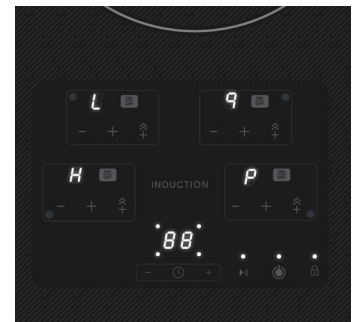

The SDH3042DB has advanced safety features. All of the cooktop controls can be locked-down. Cookware must be present for a cooking zone to turn on, so you won't accidentally turn it on, or leave it on after you remove the pan. Plus all cooking zones countdown and turn themselves off after 120 minutes so kitchen mishaps are less likely.

Powerful and efficient, fast and flexible, the beautiful Sharp SDH3042DB Induction Cooktop is certainly Simply Better Living.

The residual heat indicator lets you know if a cooking zone is still hot.

Use the convenient cooling zone to quickly and smoothly move a pan off an active zone.

Simmer Enhancer precisely holds the temperature for extraordinarily consistent simmering.

Bright white LED controls make the touch glass clear and easy to read.

SHARP®

Simply Better Living

30" Induction Cooktop

Power Adjustment Levels	1 - 9
Power Boost Mode "P"	All Zones
Keep Warm Mode "L"	All Zones
Simmer Enhancer Cooking Zones	Front Left / Rear Right (at levels 1-4)
1-99 Minute Timer / Zone	Yes, All Zones
Automatic Pan Detection	Yes, All Zones
Pan Size Detection	Yes, All Zones
Residual Heat Indicator "H"	Yes, All Zones
Control Lock	Yes
Auto Power Shut Down	Yes, 120 minutes
Ventilation Spacers	Yes, 4
Cooling Zone	Yes