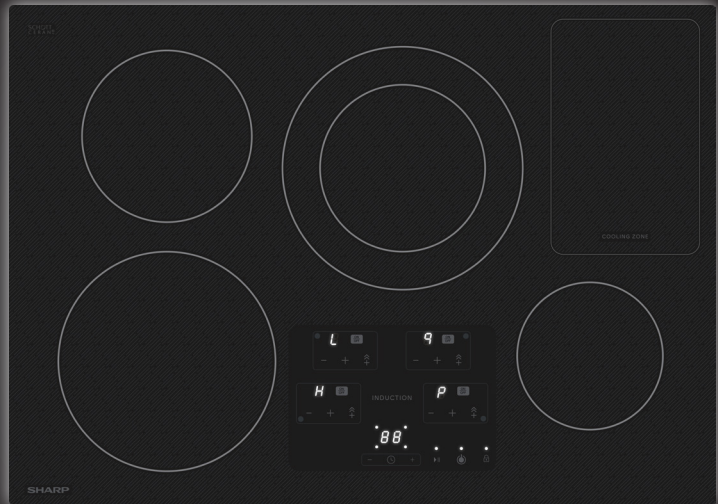

SHARP

Simply Better Living

30" Induction Cooktop

SDH3042DB**7400
WATTS****30"
WIDTH****Contemporary European Black Mirror Finish Made with Premium Schott® Glass****Four Induction Cooking Zones Including a Variable Sized Zone and Convenient Cooling Zone****Power Boost Increases Power by up-to 50%****Enhanced, White LED Display****Simmer Enhancer for Extraordinary and Consistent Cooking Performance****Residual Heat Indicator for Each Cooking Zone****Can be Installed Over a Sharp® Built-In Wall Oven or Microwave Drawer™**

DESIGNED FOR YOUR DREAM KITCHEN

The Sharp® SDH3042DB Induction Cooktop is a powerful, beautiful addition to your dream kitchen. The black mirror finish of the premium Schott® glass surface is a perfect match and can be combined with our Easy Wave Open Microwave Drawer™ and our European Convection Built-In Single Wall Oven.

The four cooking zones give you more flexibility to orchestrate even your most elaborate entertaining. The SDH3042DB features a variable-sized zone and a convenient cooling zone. More precise than gas, more efficient than electric, the Sharp Induction Cooktop is faster than either. There is a kitchen timer, and even a Power Boost for those times when you just need that pasta water to boil. The Simmer Enhancer option provides low, consistent cooking performance for your most delicate soups and sauces. Heat is generated directly into the cookware itself, so there is less wasted energy to heat up your kitchen. And without an open flame or radiant coil, spills and splatters are less likely to burn, and a breeze to clean up.

SDH3042DB**7400
WATTS****30"
WIDTH****SPECIFICATIONS****DESIGN**

Size	30" Wide
Number of Cooking Zones	4
Color	Black

CONTROLS

Control Type	Glass Touch
Control Location	Front Center
Display	White LED

FEATURES