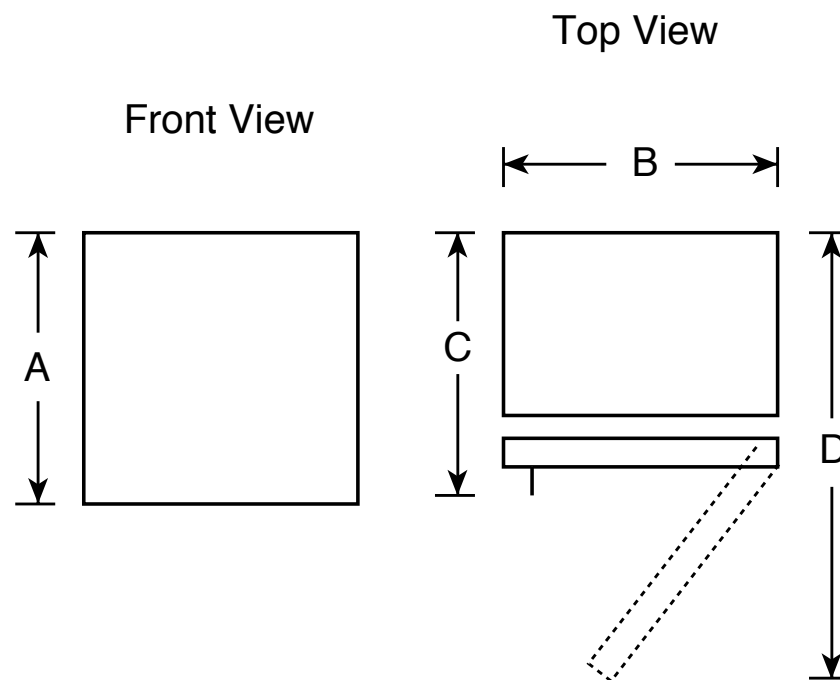

### Dimensions and Installation Information (in inches)

Overall Dimensions	Height (in.) <b>A</b>	<b>34-1/8</b>
	Width (in.) <b>B</b>	<b>23-3/4</b>
	Depth with handle (in.) <b>C</b>	<b>25</b>
	Depth with door open 90° (in.) <b>D</b>	<b>45-1/4</b>
Air Clearances	Each side (in.)	<b>0</b>
	Top (in.)	<b>0</b>
	Back (in.)	<b>0</b>