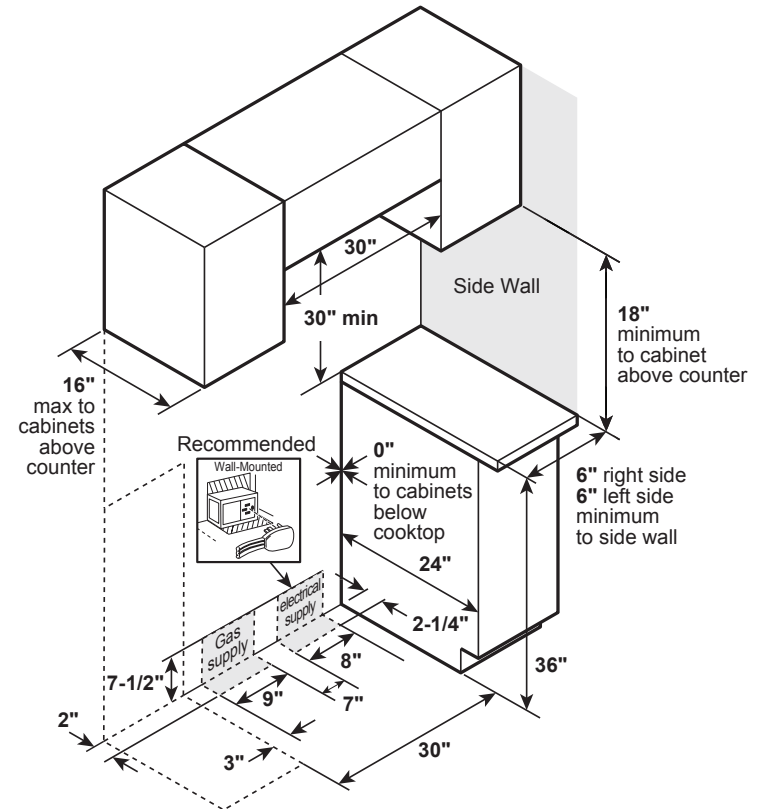

GAS PIPE AND ELECTRICAL OUTLET LOCATIONS

For answers to your Monogram, GE Café™, GE Profile™ or GE Appliances product questions, visit our website at geappliances.com or call GE Answer Center® Service, 800.626.2000.