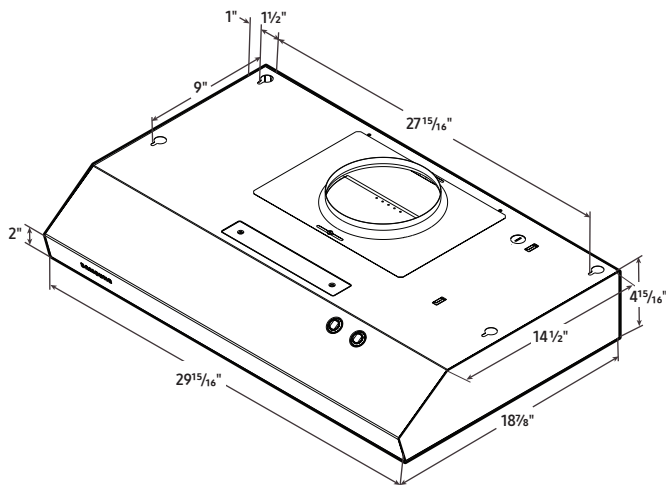

Convenience

- LED Lighting
- Removable Filter

ADA Compliant

NK30B3000US

SAMSUNG

30" Under Cabinet Range Hood

Venting Methods

A. 3/4" x 10" (8.3 cm x 25.4 cm) rectangular vent or 7" (17.8 cm) round vent
B. Wall cap with damper (not included)
C. 90° elbow

A. 3/4" x 10" (8.3 cm x 25.4 cm) rectangular vent or 7" (17.8 cm) round vent
B. Cabinet
C. Roof cap with damper (not included)

Dimensions and Clearance

Total Power

46W

Power Source

120 V / 60 Hz / 15 A

Range Hood

Product Dimensions & Weight (WxHxD)

Outside (Max) Hood Dimensions:

29¹⁵/₁₆" x 4¹⁵/₁₆" x 18⁷/₈"

Weight: 19.4 lbs

Shipping Dimensions & Weight (WxHxD)

Dimensions:

31⁵/₁₆" x 6¹³/₁₆" x 22"

Weight: 21.6 lbs