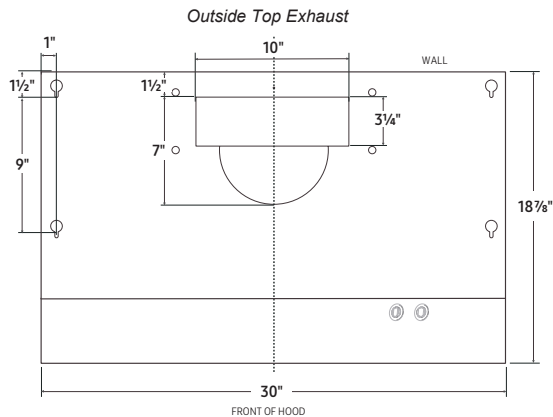

Convenience

- LED Lighting
- Removable Filter

ADA Compliant

NK30B3000US

SAMSUNG

30" Under Cabinet Range Hood

Venting Methods

A. 3/4" x 10" (8.3 cm x 25.4 cm) rectangular vent or 7" (17.8 cm) round vent
B. Wall cap with damper (not included)
C. 90° elbow

A. 3/4" x 10" (8.3 cm x 25.4 cm) rectangular vent or 7" (17.8 cm) round vent
B. Cabinet
C. Roof cap with damper (not included)

Dimensions and Clearance

Total Power

46W

Power Source

120 V / 60 Hz / 15 A

Range Hood

Product Dimensions & Weight (WxHxD)

Outside (Max) Hood Dimensions:

29¹⁵/₁₆" x 4¹⁵/₁₆" x 18⁷/₈"

Weight: 19.4 lbs

Shipping Dimensions & Weight (WxHxD)

Dimensions:

31⁵/₁₆" x 6¹³/₁₆" x 22"

Weight: 21.6 lbs