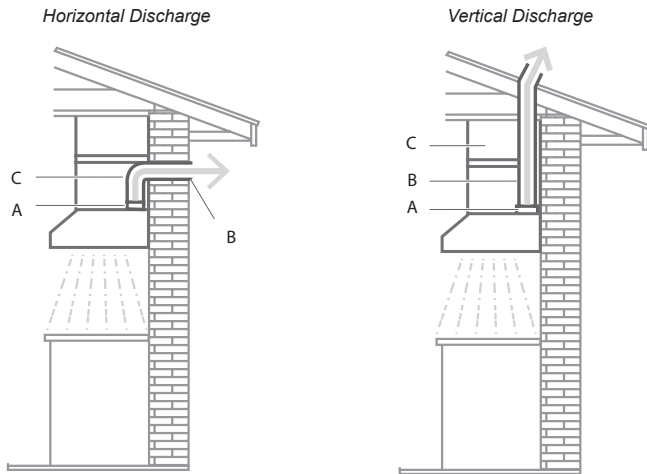

Convenience

- LED Lighting
- Removable Filter

ADA Compliant

NK30B3000US

SAMSUNG

30" Under Cabinet Range Hood

Venting Methods

A. 3/4" x 10" (8.3 cm x 25.4 cm) rectangular vent or 7" (17.8 cm) round vent
B. Wall cap with damper (not included)
C. 90° elbow

A. 3/4" x 10" (8.3 cm x 25.4 cm) rectangular vent or 7" (17.8 cm) round vent
B. Cabinet
C. Roof cap with damper (not included)

Dimensions and Clearance

Total Power

46W

Power Source

120 V / 60 Hz / 15 A

Range Hood