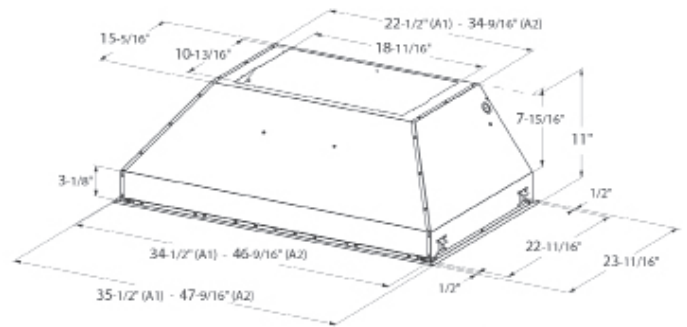

DIMENSIONS

19 11/16" Deep Models - (20 11/16" deep with trim)

Index	Model #
A1	INPL3019SSNB-B
A2	INPL3619SSNB-B
A3	INPL4219SSNB-B
A4	INPL4819SSNB-B

22 11/16" Deep Models - (23 11/16" deep with trim)

Index	Model #
A1	INPL3622SSNB-B
A2	INPL4822SSNB-B

Cut Out

Outside Hood Dimension	Model #	X	Y
30" x 19"	INPL3019SSNB-B	28-5/8"	19-7/8"
36" x 19"	INPL3619SSNB-B	34-3/4"	19-7/8"
36" x 22"	INPL3622SSNB-B	34-3/4"	22-7/8"
42" x 19"	INPL4219SSNB-B	40-3/4"	19-7/8"
48" x 19"	INPL4819SSNB-B	46-3/4"	19-7/8"
48" x 22"	INPL4822SSNB-B	46-3/4"	22-7/8"