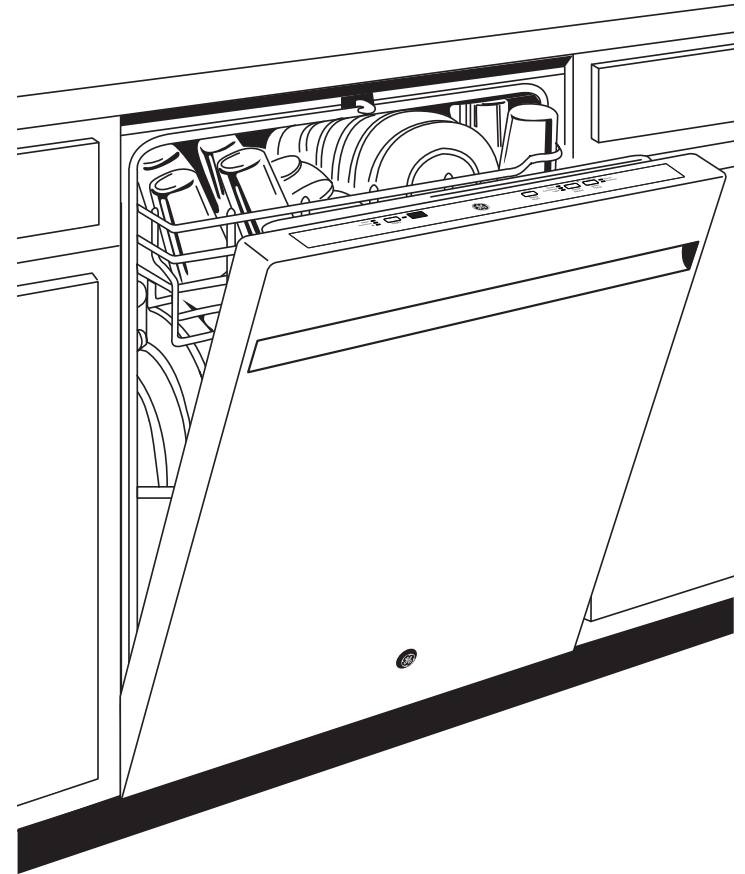

GDT225SGL/SSL

GE® Stainless Steel Interior Dishwasher with Hidden Controls

FEATURES AND BENEFITS

ADA Compliant with Low-Profile Installation – Great for 34" counter top heights and raised subfloors

3-Level Wash – Expect exceptionally clean table-ready dishes with powerful wash arms

Autosense Cycle – A beam of light measures soil levels and water temperature to adjust to the ideal cycle time

Piranha™ hard food disposer with removable filter – To ensure consistently clean items, this stainless steel blade rotates at 3,600 RPM to pulverize food particles and helps to prevent large particles from clogging the wash arms

Sanitize option (NSF Certified) – High-temperature rinse sanitizes and reduces by 99.999% the bacteria found on dishes

dBA 51

Model GDT225SGLWW – White on white

Model GDT225SGLBB – Black on black

Model GDT225SSLSS – Stainless steel (shown)

As an ENERGY STAR® partner, GE has determined that this product meets the ENERGY STAR guidelines for energy efficiency.