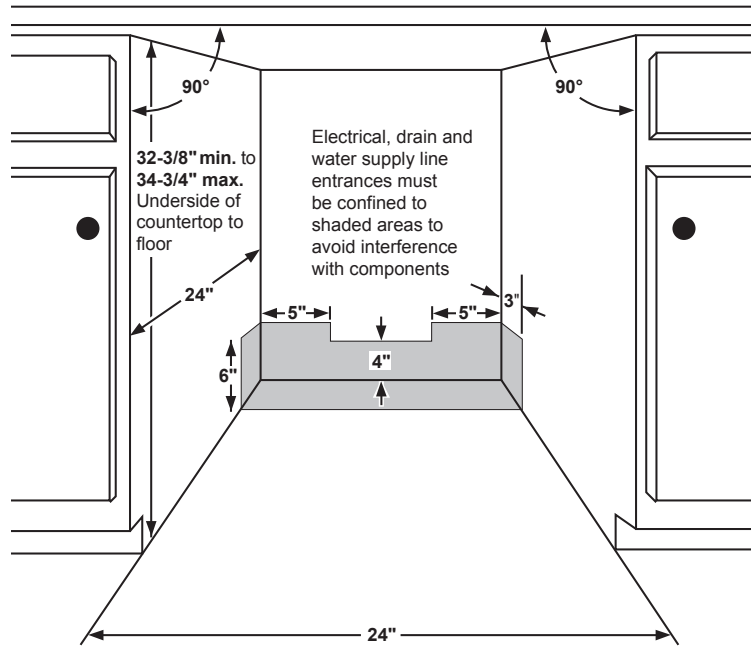

GDT225SGL/SSL

GE® Stainless Steel Interior Dishwasher with Hidden Controls

DIMENSIONS AND INSTALLATION INFORMATION (IN INCHES)

ELECTRICAL RATING

Voltage AC.....120
 Hertz.....60
 Total connected load amperage.....8.9

For use on adequately wired 120-volt, 15-amp circuit having 2-wire service with a separate ground wire. This appliance must be grounded for safe operation.

For answers to your Monogram, GE Café™ Series, GE Profile™ Series or GE Appliances product questions, visit our website at geappliances.com or call GE Answer Center® Service, 800.626.2000.

FEATURES AND BENEFITS

ADA Compliant with Low-Profile Installation – Great for 34" counter top heights and raised subfloors

3-Level Wash – Expect exceptionally clean table-ready dishes with powerful wash arms