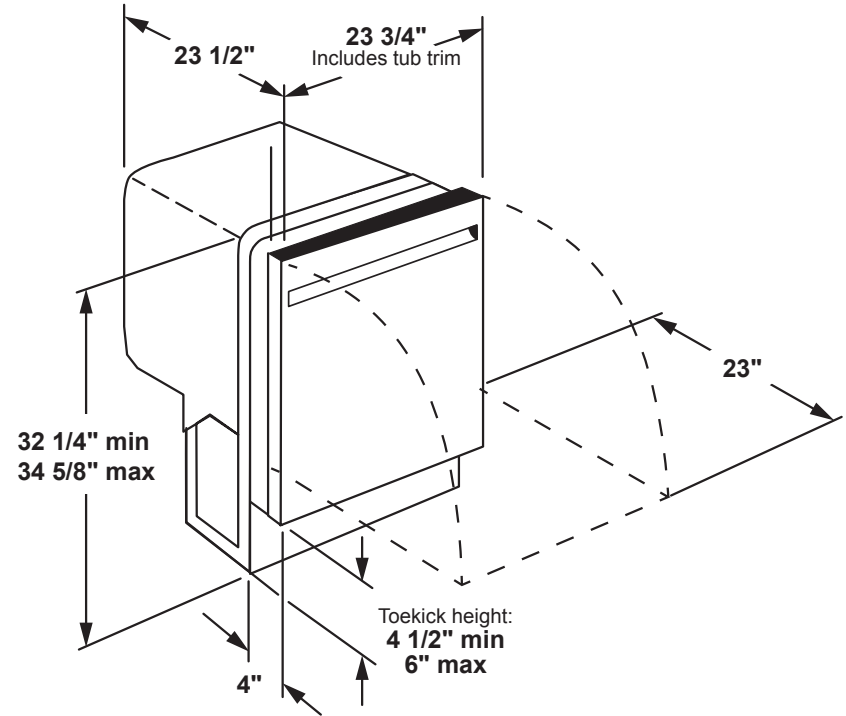

GDT225SGL/SSL

GE® Stainless Steel Interior Dishwasher with Hidden Controls

DIMENSIONS AND INSTALLATION INFORMATION (IN INCHES)

ELECTRICAL RATING

Voltage AC.....120
 Hertz.....60
 Total connected load amperage.....8.9

For use on adequately wired 120-volt, 15-amp circuit having 2-wire service with a separate ground wire. This appliance must be grounded for safe operation.

For answers to your Monogram, GE Café™ Series, GE Profile™ Series or GE Appliances product questions, visit our website at geappliances.com or call GE Answer Center® Service, 800.626.2000.

FEATURES AND BENEFITS

ADA Compliant with Low-Profile Installation – Great for 34" counter top heights and raised subfloors

3-Level Wash – Expect exceptionally clean table-ready dishes with powerful wash arms