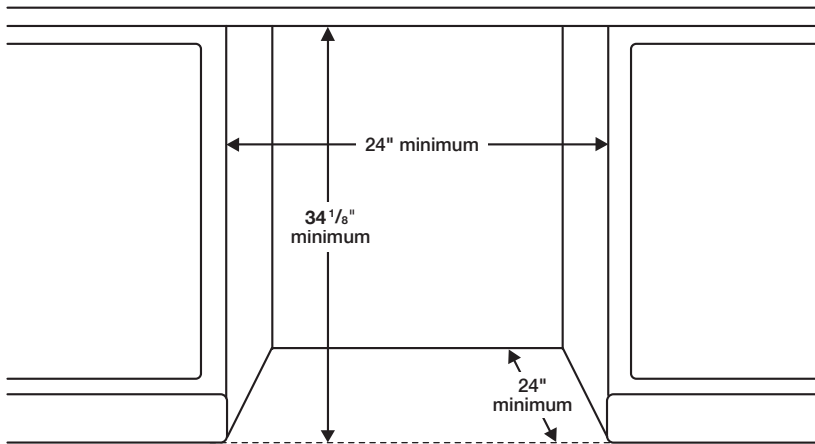

DW80R5061

SAMSUNG

Samsung StormWash™ 48 dBA Dishwasher

Installation Specifications