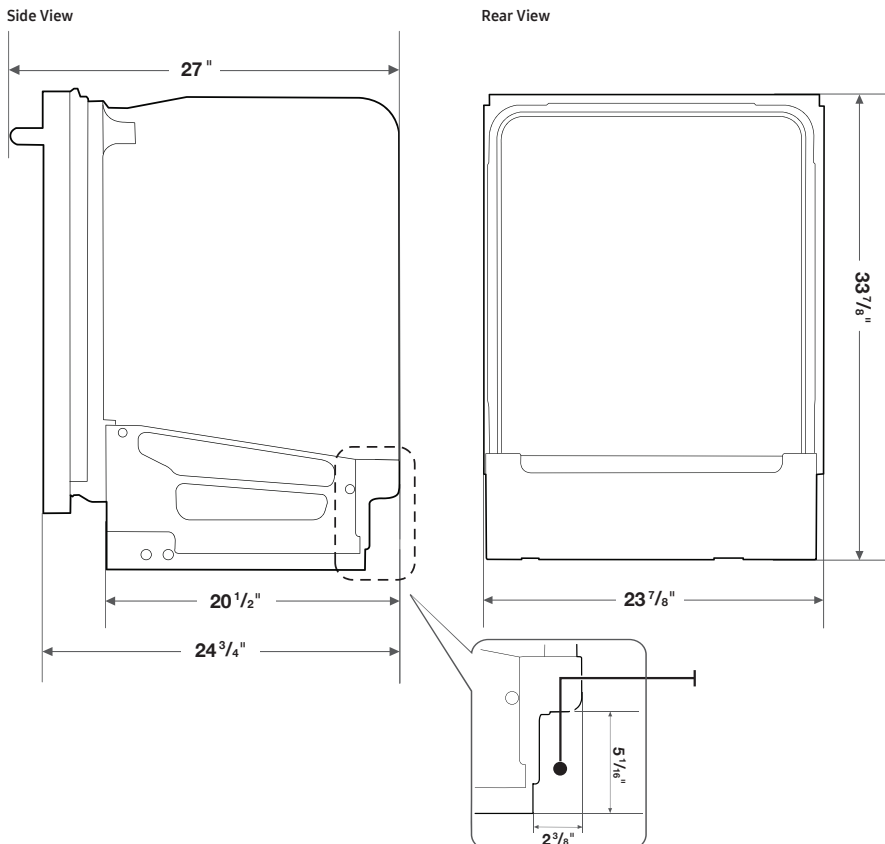

Dimensions

Features

- 6 Wash Cycles: Auto, Normal, Heavy, Delicate, Express 60, Rinse Only
- 6 Options: Half-Load Wash (Lower Rack), StormWash™, Hi-Temp Wash, Sanitize (Anti-bacterial – NSF), Delay Start, Control Lock
- AutoRelease™ Door
- Hidden Heat Element
- Stainless Steel Interior Tub

Convenience

- Control Lock
- Digital Water Leakage Sensor
- 3rd Rack
- One-Touch Adjustable Racking System
- Silverware Basket
- Upper Rack: Foldable Cup Shelves, 2 Adjustable Tines
- Lower Rack: Removable Plate Support

Warranty

One (1) Year All Parts and Labor

Five (5) Year Limited on Printed Circuit Board and Interior Nylon Racks

Product Dimensions & Weight (WxHxD)

Dimensions (height is adjustable):

23⁷/₈" x 33⁷/₈" – 35" x 24³/₄"

Weight: 95 lbs

Shipping Dimensions & Weight (WxHxD)

Dimensions:

26" x 35" x 29¹/₂"

Weight: 106 lbs

Color

Fingerprint Resistant
Stainless Steel

Model

DW80R5061US

UPC Code

887276338729

Fingerprint Resistant
Black Stainless Steel

Model

DW80R5061UG

UPC Code

887276338712

Fingerprint Resistant
Tuscan Stainless Steel

Model

DW80R5061UT

UPC Code

887276338736