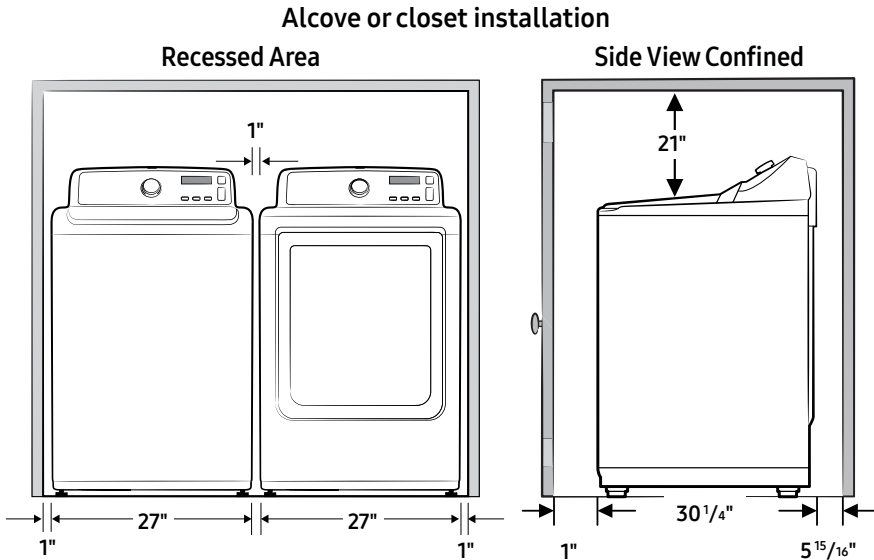

DVE45T3400W

SAMSUNG

Samsung 7.4 cu. ft. Capacity Top Load Electric Dryer

Installation Specifications

Minimum clearances for closets and alcoves:

- Sides – 1"
- Top – 21"
- Rear – 5¹⁵/₁₆"
- Closet Front – 1"

If both the washer and a dryer are installed in the same location, the front of the alcove or closet must have two unobstructed air openings for a combined minimum total area of 72-inch². This clearance requirement is applicable for washer and dryer pair installation.

For washer's clearance requirement, see the washer's user manual.