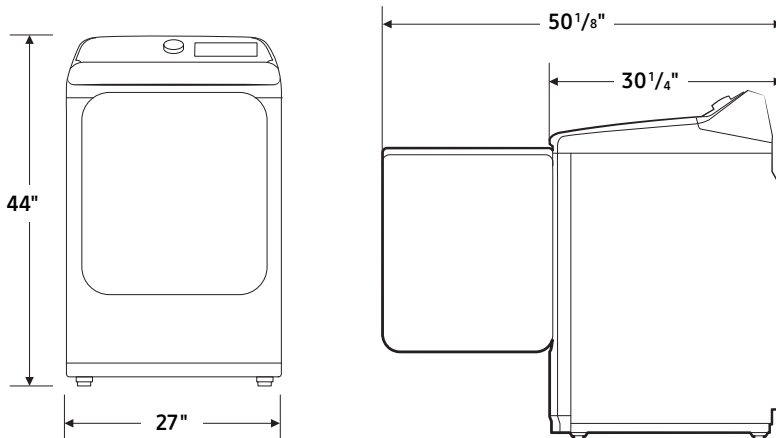

Dimensions

4-Way Venting

10 Preset Drying Cycles:

Normal, Heavy Duty, Permanent Press, Bedding, Delicates, Sanitize, Time Dry, Air Fluff, Quick Dry, Wrinkle Release

7 Additional Drying Options:

Mixed Load Bell, Wrinkle Prevent, Adjust Time (Up), Adjust Time (Down), Child Lock, Sound On/Off, Smart Care

4 Temperature Levels:

High, Medium, Low, Extra Low

4 Dry Levels:

Very Dry, More Dry, Normal Dry, Damp Dry

Warranty

One (1) Year Parts and Labor

Product Dimensions & Weight (WxHxD)

Dimensions: 27" x 44" x 30¹/₄"

Weight: 110.2 lbs

Shipping Dimensions & Weight (WxHxD)

Dimensions: 29⁹/₁₆" x 46⁷/₈" x 31³/₁₆"

Weight: 119.0 lbs

Electric

White

Model

DVE45T3400W

UPC Code

887276439617

White

DVG45T3400W

887276439624

Matching Washer

White

WA45T3400AW

887276440392

Accessories

Vent Kit

DV-2A

887276146416

	Recommended	Use only for short-run installation
Weather hood type	 4"	 2.5"
Number of 90° elbows	Rigid	Rigid
0	80 ft.	74 ft.
1	68 ft.	62 ft.
2	57 ft.	51 ft.
3	47 ft.	41 ft.