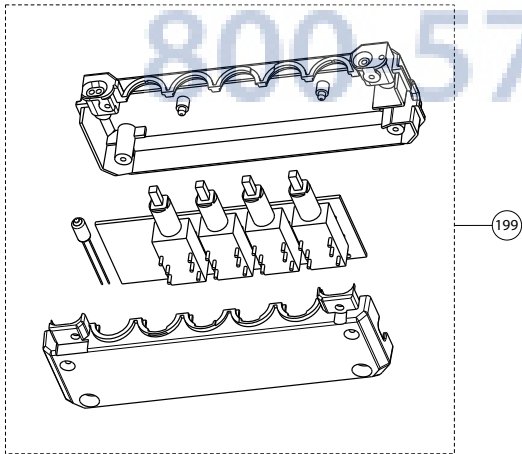

DIAMANTE

body / switch / chimney components

	Model Number	630001087	630001088	630001648	
Key	Description	30	36	48	Qty Req.
2	Halogen Lamp	133.0046.418	133.0046.418	133.0046.418	30=2, 36=3, 48=3
3	Lampholder	133.0056.061	133.0056.061	133.0056.061	30=2, 36=2, 48=3
9	Grease Filter	133.0018.482	133.0018.482	133.0018.482	30=2, 36=3, 48=4
13	Damper	133.0055.994	133.0055.994	133.0055.994	1
19	Upper Chimney	133.0059.669	133.0059.669	133.0059.669	1
23	Lower Chimney	133.0059.672	133.0059.672	133.0059.672	1
50	Mounting Kit Easy Cube	133.0084.478	133.0084.478	133.0084.478	1
626	Transformer	133.0053.047	133.0053.047	133.0053.047	1

DIAMANTE

motor components

 Your Appliance Authority™
 800-570-3355

	Model Number	630001087	630001088	630001648	
Key	Description	30	36	48	Qty Req.
105	Push button kit	133.0052.513	133.0052.513	133.0052.513	1
199	Switchboard kit	133.0062.137	133.0062.137	133.0062.137	1
303	Capacitor	133.0060.648	133.0060.648	133.0060.648	1
303	Capacitor (S - W Serial #)	133.0056.000	133.0056.000	133.0056.000	1
399	Motor Kit	133.0055.998	133.0055.998	133.0055.998	1