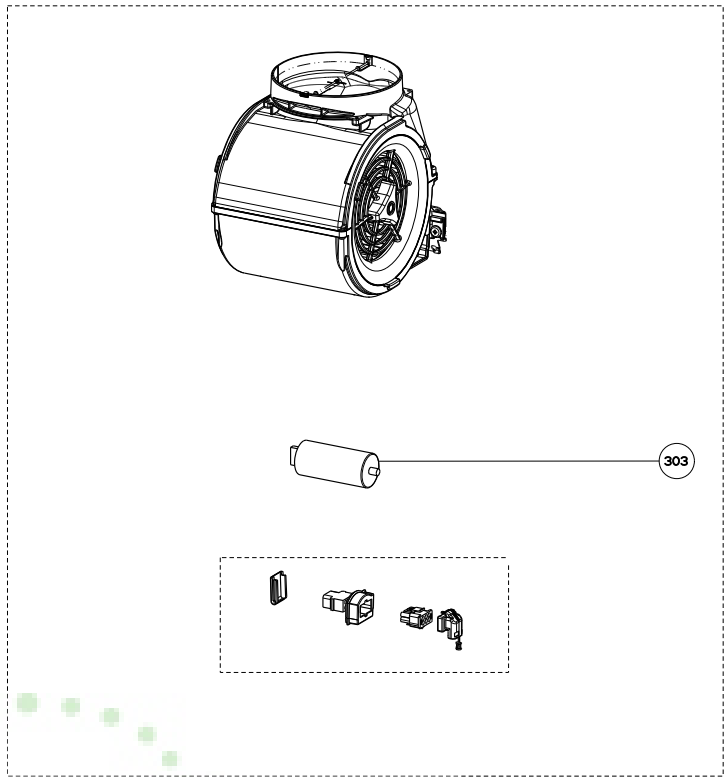

DIAMANTE

body / switch / chimney components

	Model Number	630001087	630001088	630001648	
Key	Description	30	36	48	Qty Req.
2	Halogen Lamp	133.0046.418	133.0046.418	133.0046.418	30=2, 36=3, 48=3
3	Lampholder	133.0056.061	133.0056.061	133.0056.061	30=2, 36=2, 48=3
9	Grease Filter	133.0018.482	133.0018.482	133.0018.482	30=2, 36=3, 48=4
13	Damper	133.0055.994	133.0055.994	133.0055.994	1
19	Upper Chimney	133.0059.669	133.0059.669	133.0059.669	1
23	Lower Chimney	133.0059.672	133.0059.672	133.0059.672	1
50	Mounting Kit Easy Cube	133.0084.478	133.0084.478	133.0084.478	1
626	Transformer	133.0053.047	133.0053.047	133.0053.047	1

DIAMANTE

motor components

 Your Appliance Authority™
 800-570-3355

	Model Number	630001087	630001088	630001648	
Key	Description	30	36	48	Qty Req.
105	Push button kit	133.0052.513	133.0052.513	133.0052.513	1
199	Switchboard kit	133.0062.137	133.0062.137	133.0062.137	1
303	Capacitor	133.0060.648	133.0060.648	133.0060.648	1
303	Capacitor (S - W Serial #)	133.0056.000	133.0056.000	133.0056.000	1
399	Motor Kit	133.0055.998	133.0055.998	133.0055.998	1