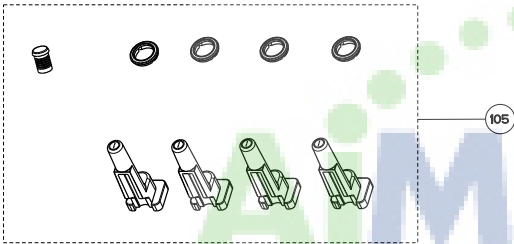

DIAMANTE

body / switch / chimney components

	Model Number	630001087	630001088	630001648	
Key	Description	30	36	48	Qty Req.
2	Halogen Lamp	133.0046.418	133.0046.418	133.0046.418	30=2, 36=3, 48=3
3	Lampholder	133.0056.061	133.0056.061	133.0056.061	30=2, 36=2, 48=3
9	Grease Filter	133.0018.482	133.0018.482	133.0018.482	30=2, 36=3, 48=4
13	Damper	133.0055.994	133.0055.994	133.0055.994	1
19	Upper Chimney	133.0059.669	133.0059.669	133.0059.669	1
23	Lower Chimney	133.0059.672	133.0059.672	133.0059.672	1
50	Mounting Kit Easy Cube	133.0084.478	133.0084.478	133.0084.478	1
626	Transformer	133.0053.047	133.0053.047	133.0053.047	1

DIAMANTE

motor components

 Your Appliance Authority™
 800-570-3355

	Model Number	630001087	630001088	630001648	
Key	Description	30	36	48	Qty Req.
105	Push button kit	133.0052.513	133.0052.513	133.0052.513	1
199	Switchboard kit	133.0062.137	133.0062.137	133.0062.137	1
303	Capacitor	133.0060.648	133.0060.648	133.0060.648	1
303	Capacitor (S - W Serial #)	133.0056.000	133.0056.000	133.0056.000	1
399	Motor Kit	133.0055.998	133.0055.998	133.0055.998	1