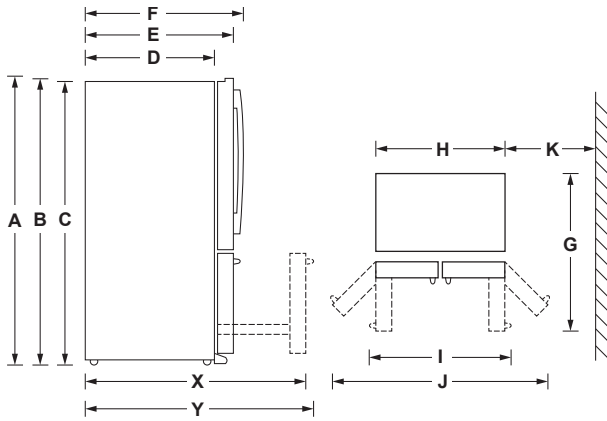

CAPACITY

Total capacity (cubic feet)	23.1 cu. ft.
Fresh food capacity	15.9 cu. ft.
Freezer capacity	7.2 cu. ft.

WEIGHTS & DIMENSIONS

Overall depth	31-1/4 in.
Overall height	69-7/8 in.
Overall width	35-3/4 in.
Case depth without door	24-3/8 in.
Depth with door open 90°	43-3/8 in.
Depth without handle	28-3/4 in.
Height to top of case	69 in.
Width with door open 90° including handle	44-3/4 in.
Approximate shipping weight	363 lb.
Net weight	333 lb.

DIMENSIONS

Height to top of door (in.) A	70-1/2
Height to top of hinge (in.) B	69-7/8
Height to top of case (in.) C	69
Case depth without door (in.) D	24-3/8
Case depth less door handle (in.) E	28-3/4
Case depth with door handle (in.) F	31-1/4
Depth with fresh food door open 90° (in.) G	43-3/8
Width (in.) H	35-3/4
Width with door open 90° with door handle (in.) I	44-5/8
Width with doors open fully (in.) J	67
Min distance between side of case and wall, in either direction, to allow doors to open fully (in.) K	16-1/8
Depth with FZ door completely open (w/o handle) (in.) X	44-3/4
Depth with FZ door completely open (w/ handle) (in.) Y	46-1/4