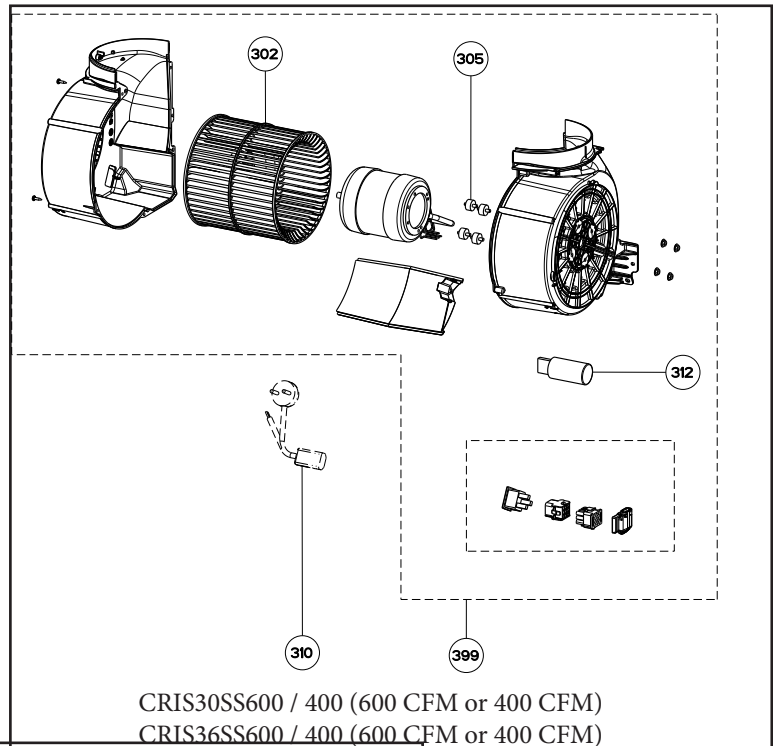

control components

199

	Model Number	CRIS30SS300	CRIS36SS300	CRIS30SS400	CRIS36SS400	CRIS30SS600	CRIS36SS600	
Key	Description	30	36	30	36	30	36	Qty Req.
199	Control Board Kit	133.0336.159	133.0336.159	133.0336.159	133.0336.159	133.0336.159	133.0336.159	1

CRISTAL SS 30 / 36

motor components

	Model Number	CRIS30SS300	CRIS36SS300	CRIS30SS400	CRIS36SS400	CRIS30SS600	CRIS36SS600	
Key	Description	30	36	30	36	30	36	Qty Req.
302	Impeller Kit (2 in kit)	133.0178.632	133.0178.632	133.0502.222	133.0502.222	133.0052.799	133.0052.799	1
305	Rubber Motor Mount Kit			133.0051.603	133.0051.603	133.0051.604	133.0051.604	1
310	Power Cord	133.0381.468	133.0381.468	133.0381.468	133.0381.468	133.0381.468	133.0381.468	1
312	Capacitor (Serial #s to 838)	133.0071.827	133.0071.827	133.0060.648	133.0060.648	133.0060.648	133.0060.648	1
312	Capacitor (Serial #s 839 and newer 9xx)	133.0277.292	133.0277.292	133.0060.648	133.0060.648	133.0060.648	133.0060.648	1
399	Motor Group Kit (Serial #s to 838)	133.0464.899	133.0464.899	133.0491.511	133.0491.511	133.0381.523	133.0381.523	1
399	Motor Group Kit (Serial #s 839 and newer 9xx)	133.0552.683	133.0552.683	133.0491.511	133.0491.511	133.0381.523	133.0381.523	1