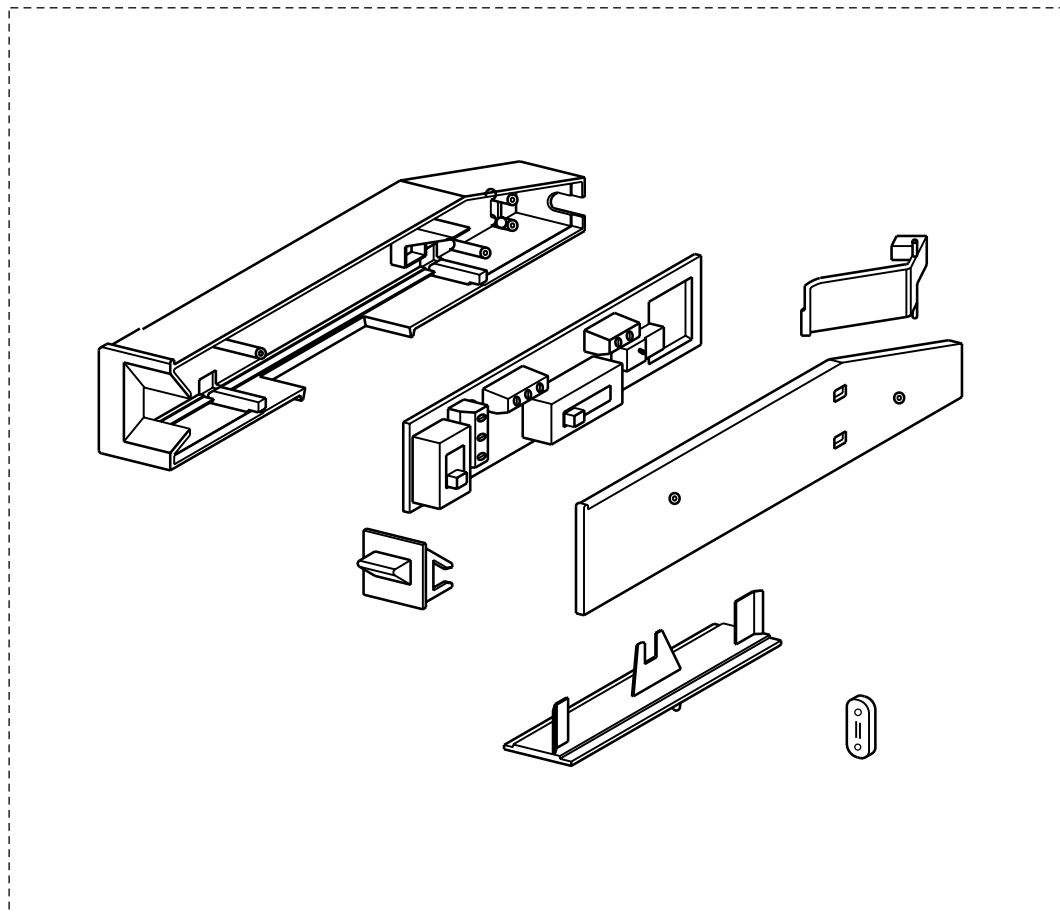

CRISTAL SS 30 / 36 - 2018

body components

Key	Model Number	CRIS30SS300	CRIS36SS300	CRIS30SS400	CRIS36SS400	CRIS30SS600	CRIS36SS600	Qty Req.
6	Ductless Vent Grate	133.0016.964	133.0016.964	133.0016.964	133.0016.964	133.0016.964	133.0016.964	1
7	Damper	133.0055.994	133.0055.994	133.0055.994	133.0055.994	133.0055.994	133.0055.994	1
9	Hinge Clips Kit (2 in kit)	133.0078.993	133.0078.993	133.0078.993	133.0078.993	133.0078.993	133.0078.993	1
10	Limit Switch Kit	133.0073.613	133.0073.613	133.0073.613	133.0073.613	133.0073.613	133.0073.613	1
11	Plastic filler strips	133.0373.432	133.0434.595	133.0373.432	133.0434.595	133.0373.432	133.0434.595	1
17	Slide Guide	133.0068.113	133.0068.113	133.0068.113	133.0068.113	133.0068.113	133.0068.113	1
27	Front Grease Filters	133.0073.620	133.0073.623	133.0073.620	133.0073.623	133.0073.620	133.0073.623	2
28	Rear Grease Filters	133.0073.621	133.0073.624	133.0073.621	133.0073.624	133.0073.621	133.0073.624	2
32	Stainless Front Trim	133.0335.893	133.0335.895	133.0335.893	133.0335.895	133.0335.893	133.0335.895	1
48	Lampholder	133.0505.649	133.0505.649	133.0505.649	133.0505.649	133.0505.649	133.0505.649	1
49	LED Bulb	133.0486.867	133.0486.867	133.0486.867	133.0486.867	133.0486.867	133.0486.867	2
56	Lamp holder Support	133.0198.226	133.0198.226	133.0198.226	133.0198.226	133.0198.226	133.0198.226	2

control components

199

	Model Number	CRIS30SS300	CRIS36SS300	CRIS30SS400	CRIS36SS400	CRIS30SS600	CRIS36SS600	
Key	Description	30	36	30	36	30	36	Qty Req.
199	Control Board Kit	133.0336.159	133.0336.159	133.0336.159	133.0336.159	133.0336.159	133.0336.159	1