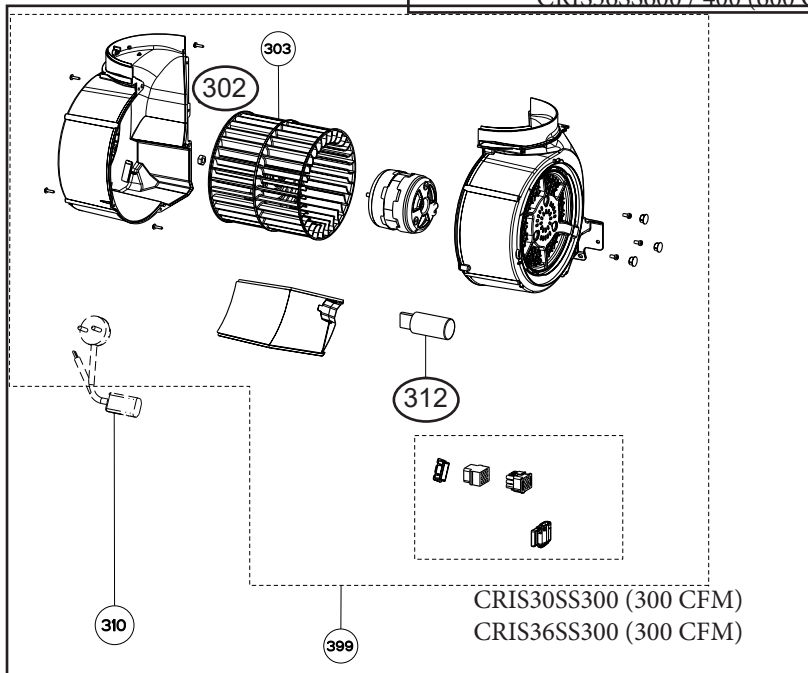

control components

199

	Model Number	CRIS30SS300	CRIS36SS300	CRIS30SS400	CRIS36SS400	CRIS30SS600	CRIS36SS600	
Key	Description	30	36	30	36	30	36	Qty Req.
199	Control Board Kit	133.0336.159	133.0336.159	133.0336.159	133.0336.159	133.0336.159	133.0336.159	1

CRISTAL SS 30 / 36

motor components

	Model Number	CRIS30SS300	CRIS36SS300	CRIS30SS400	CRIS36SS400	CRIS30SS600	CRIS36SS600	
Key	Description	30	36	30	36	30	36	Qty Req.
302	Impeller Kit (2 in kit)	133.0178.632	133.0178.632	133.0502.222	133.0502.222	133.0052.799	133.0052.799	1
305	Rubber Motor Mount Kit			133.0051.603	133.0051.603	133.0051.604	133.0051.604	1
310	Power Cord	133.0381.468	133.0381.468	133.0381.468	133.0381.468	133.0381.468	133.0381.468	1
312	Capacitor (Serial #s to 838)	133.0071.827	133.0071.827	133.0060.648	133.0060.648	133.0060.648	133.0060.648	1
312	Capacitor (Serial #s 839 and newer 9xx)	133.0277.292	133.0277.292	133.0060.648	133.0060.648	133.0060.648	133.0060.648	1
399	Motor Group Kit (Serial #s to 838)	133.0464.899	133.0464.899	133.0491.511	133.0491.511	133.0381.523	133.0381.523	1
399	Motor Group Kit (Serial #s 839 and newer 9xx)	133.0552.683	133.0552.683	133.0491.511	133.0491.511	133.0381.523	133.0381.523	1