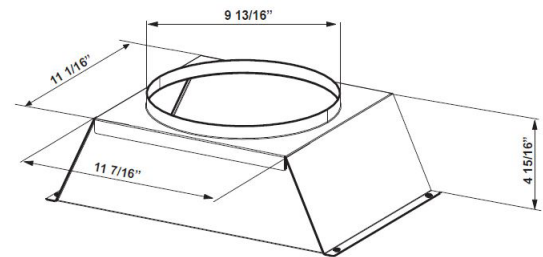

## SPECIFICATIONS

min / max ceiling height	7'7" - 8' 11 7/8"
convertible to ductless / recirculating	yes - WITH FILTER1 / FILTER1LL
canopy depth / height	24"   18"
high ceiling kit	yes - up to 10' 11 7/8"
controls (underneath)	4 Speed Rainbow electronic knob
pro motor (metal impellers)	yes
lighting	2 or 4 X 5 (W) LED
ducting top / rear (Vari-Duct) (600 CFM)	6" round ( <b>rear vent on CAPR36SS600</b> )
grease filters	dishwasher safe stainless steel PRO baffle
ducting top (1200 CFM)	(2) 6" round OR (1) 10" round
self start heat sensor	yes
10 delay auto shut off	yes
fixed wiring box	yes

## DIMENSIONS

**36" DIMENSION**

**48" DIMENSION**

**10" TRANSITION**  
(Included with 1200 CFM versions)  
convert 2 - 6" round to 1 - 10" round