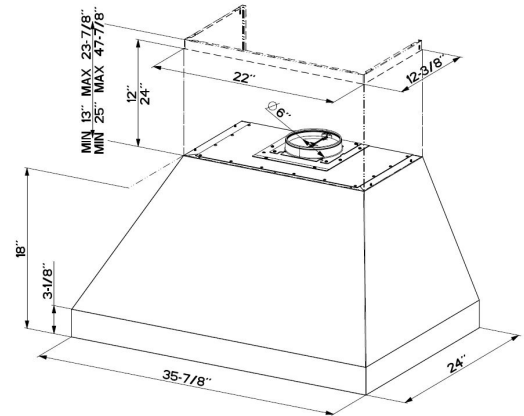

DIMENSIONS

36" DIMENSION